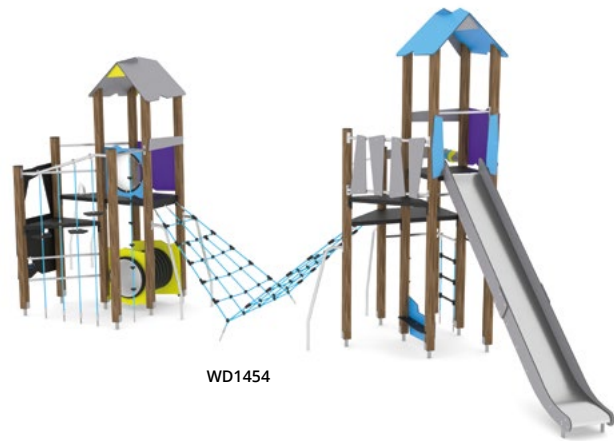

WD1454

Product code		Lunghezza	Prof.	Altezza	Age range	Number of users	Safety zone	Free-fall height	Slide/s height	Platform/s height	Construction		Panels variants		
											steel	inox	wood	HDPE	HPL
WD1449	-	322 cm	278 cm	367 cm	3 - 14	16	28,5 m²	220 cm	-	120, 150, 180 cm	-	-	●	● ● ● ● ●	
WD1412	●	565 cm	424 cm	367 cm	3 - 14	31	50,2 m²	210 cm	90, 180 cm	90, 120, 150, 180 cm	-	-	●	● ● ● ● ●	
WD1411	●	563 cm	357 cm	367 cm	3 - 14	30	47,4 m²	180 cm	150 cm	120, 150, 180 cm	-	-	●	● ● ● ● ●	
WD1454	-	910 cm	405 cm	410 cm	3 - 14	30	55,1 m²	210 cm	210 cm	120, 150, 180, 210 cm	-	-	●	● ● ● ● ●	
WD1413	●	627 cm	319 cm	340 cm	3 - 14	51	56,2 m²	220 cm	-	120, 150, 180 cm	-	-	●	● ● ● ● ●	
WD1450	●	535 cm	510 cm	235 cm	7 - 16	31	44,9 m²	220 cm	120, 150 cm	120, 150 cm	-	-	●	● ● ● ● ●