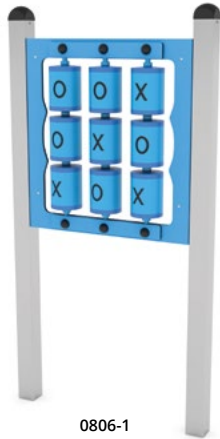

0806-1

Product code		Lunghezza	Prof.	Altezza	Age range	Number of users	Safety zone	Free-fall height	Construction			Panels			
									steel	inox	wood	HDPE	HPL		
0122	●	144 cm	77 cm	97 cm	1 - 12	4	13,2 m²	< 60 cm	●	●	-	●	●	●	●
0120	●	76 cm	15 cm	97 cm	1 - 12	2	9,9 m²	< 60 cm	●	●	-	●	●	●	●
0121	●	80 cm	77 cm	97 cm	1 - 12	3	11,6 m²	< 60 cm	●	●	-	●	●	●	●
0806-1	●	90 cm	15 cm	165 cm	3 - 12	2	10,3 m²	< 60 cm	●	-	-	●	●	●	●
0808-1	●	35 cm	17 cm	100 cm	3 - 12	2	8,8 m²	< 60 cm	-	●	-	●	●	●	●
0804	●	120 cm	17 cm	130 cm	3 - 12	2	11,4 m²	< 60 cm	●	-	-	●	●	●	●
0685	-	84 cm	79 cm	123 cm	3 - 12	2	11,5 m²	< 60 cm	-	●	-	●	●	●	●
0809	-	81 cm	81 cm	300 cm	3 - 12	4	11,7 m²	< 60 cm	●	-	-	-	-	-	-