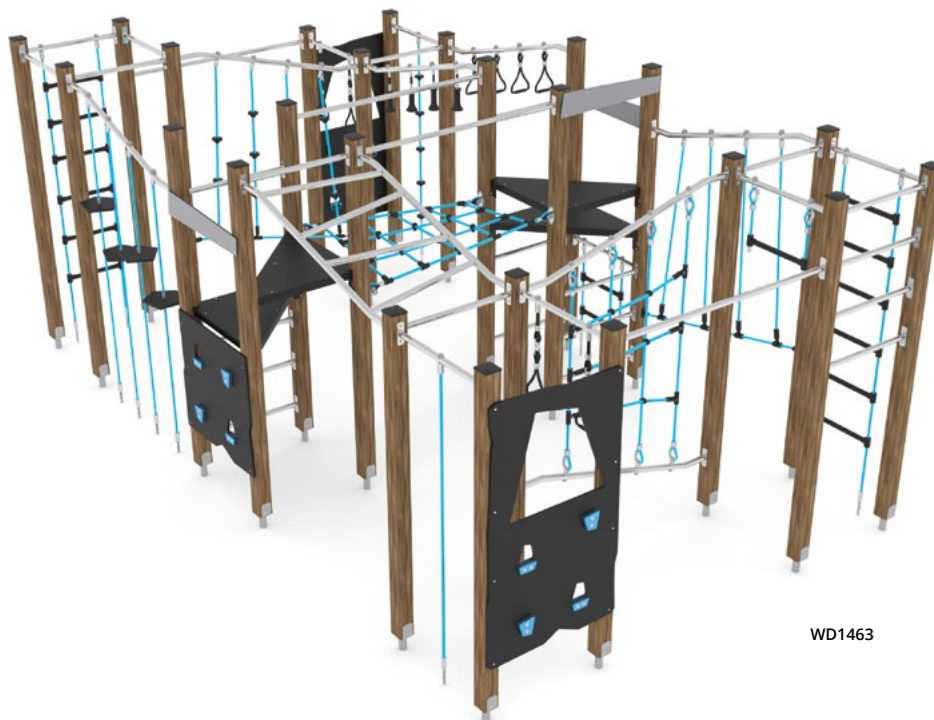

WD1463

Product code	Lunghezza	Prof.	Altezza	Age range	Number of users	Safety zone	Free-fall height	Platform/s height	Construction			Colour variants	
									steel	inox	wood	HDPE / HPL	ropes
WD1461	- 535 cm	306 cm	140 cm	3 - 14	28	44,7 m²	< 60 cm	29, 59 cm	-	-	●	● / ●	● ● ● ●
WD1463	- 536 cm	316 cm	230 cm	7 - 16	52	60,4 m²	220 cm	120, 150 cm	-	-	●	● / ●	● ● ● ●